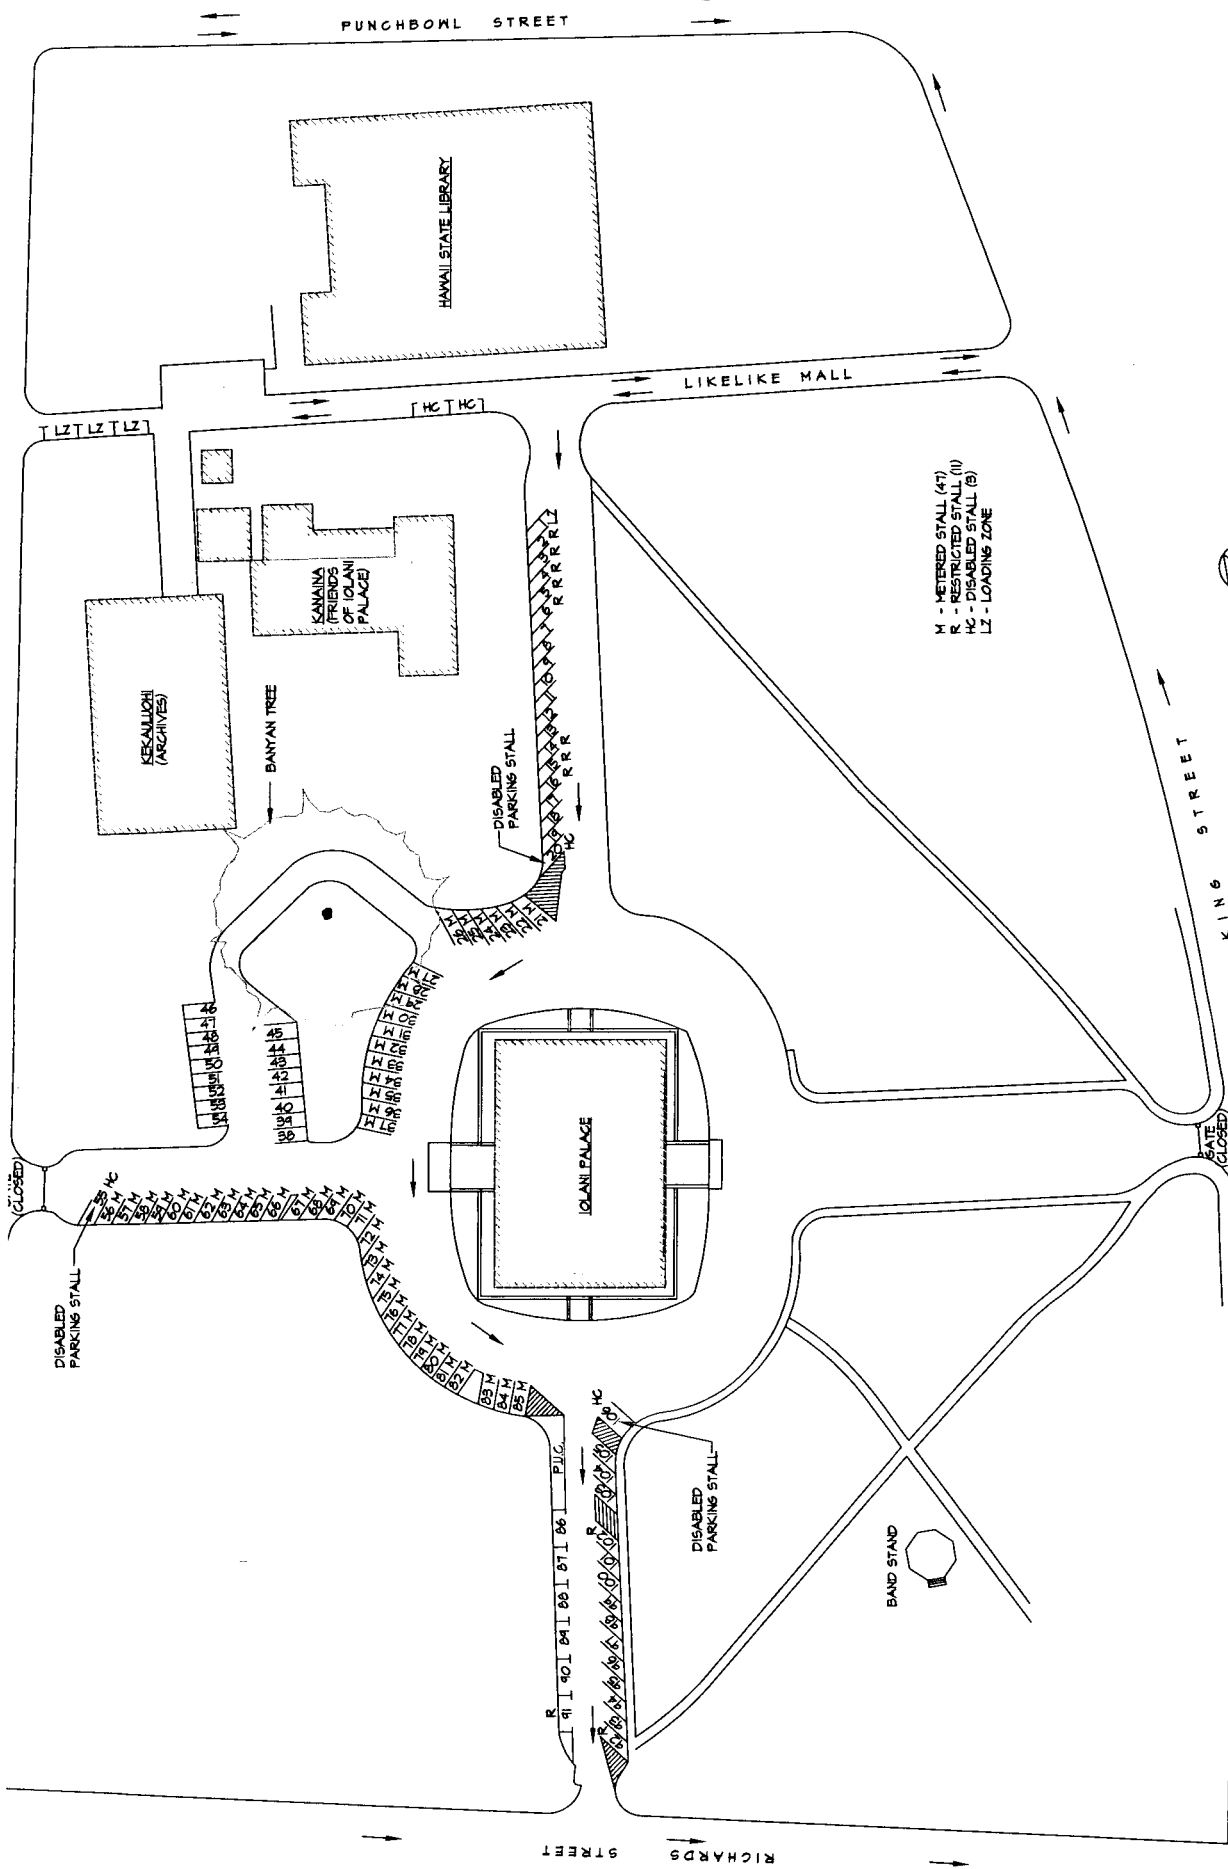

STREET DRIVEWAY

KINAU HALE PARKING  
 LOT L  
 1250 PUNCHBOWL STREET

GRAPHIC SCALE: 1" = 40'-0"

BERETANIA STREET  
ONE WAY

LAUHALA STREET

KALANIMOKU  
BUILDING

LOT 6  
1151 PUNCHBOWL STREET

PUNCHBOWL STREET

IOLANI PALACE

KING STREET

IOLANI PALACE PARKING - LOT F

NOT TO SCALE

RICHARDS STREET

BAND STAND

STATE CLOSED