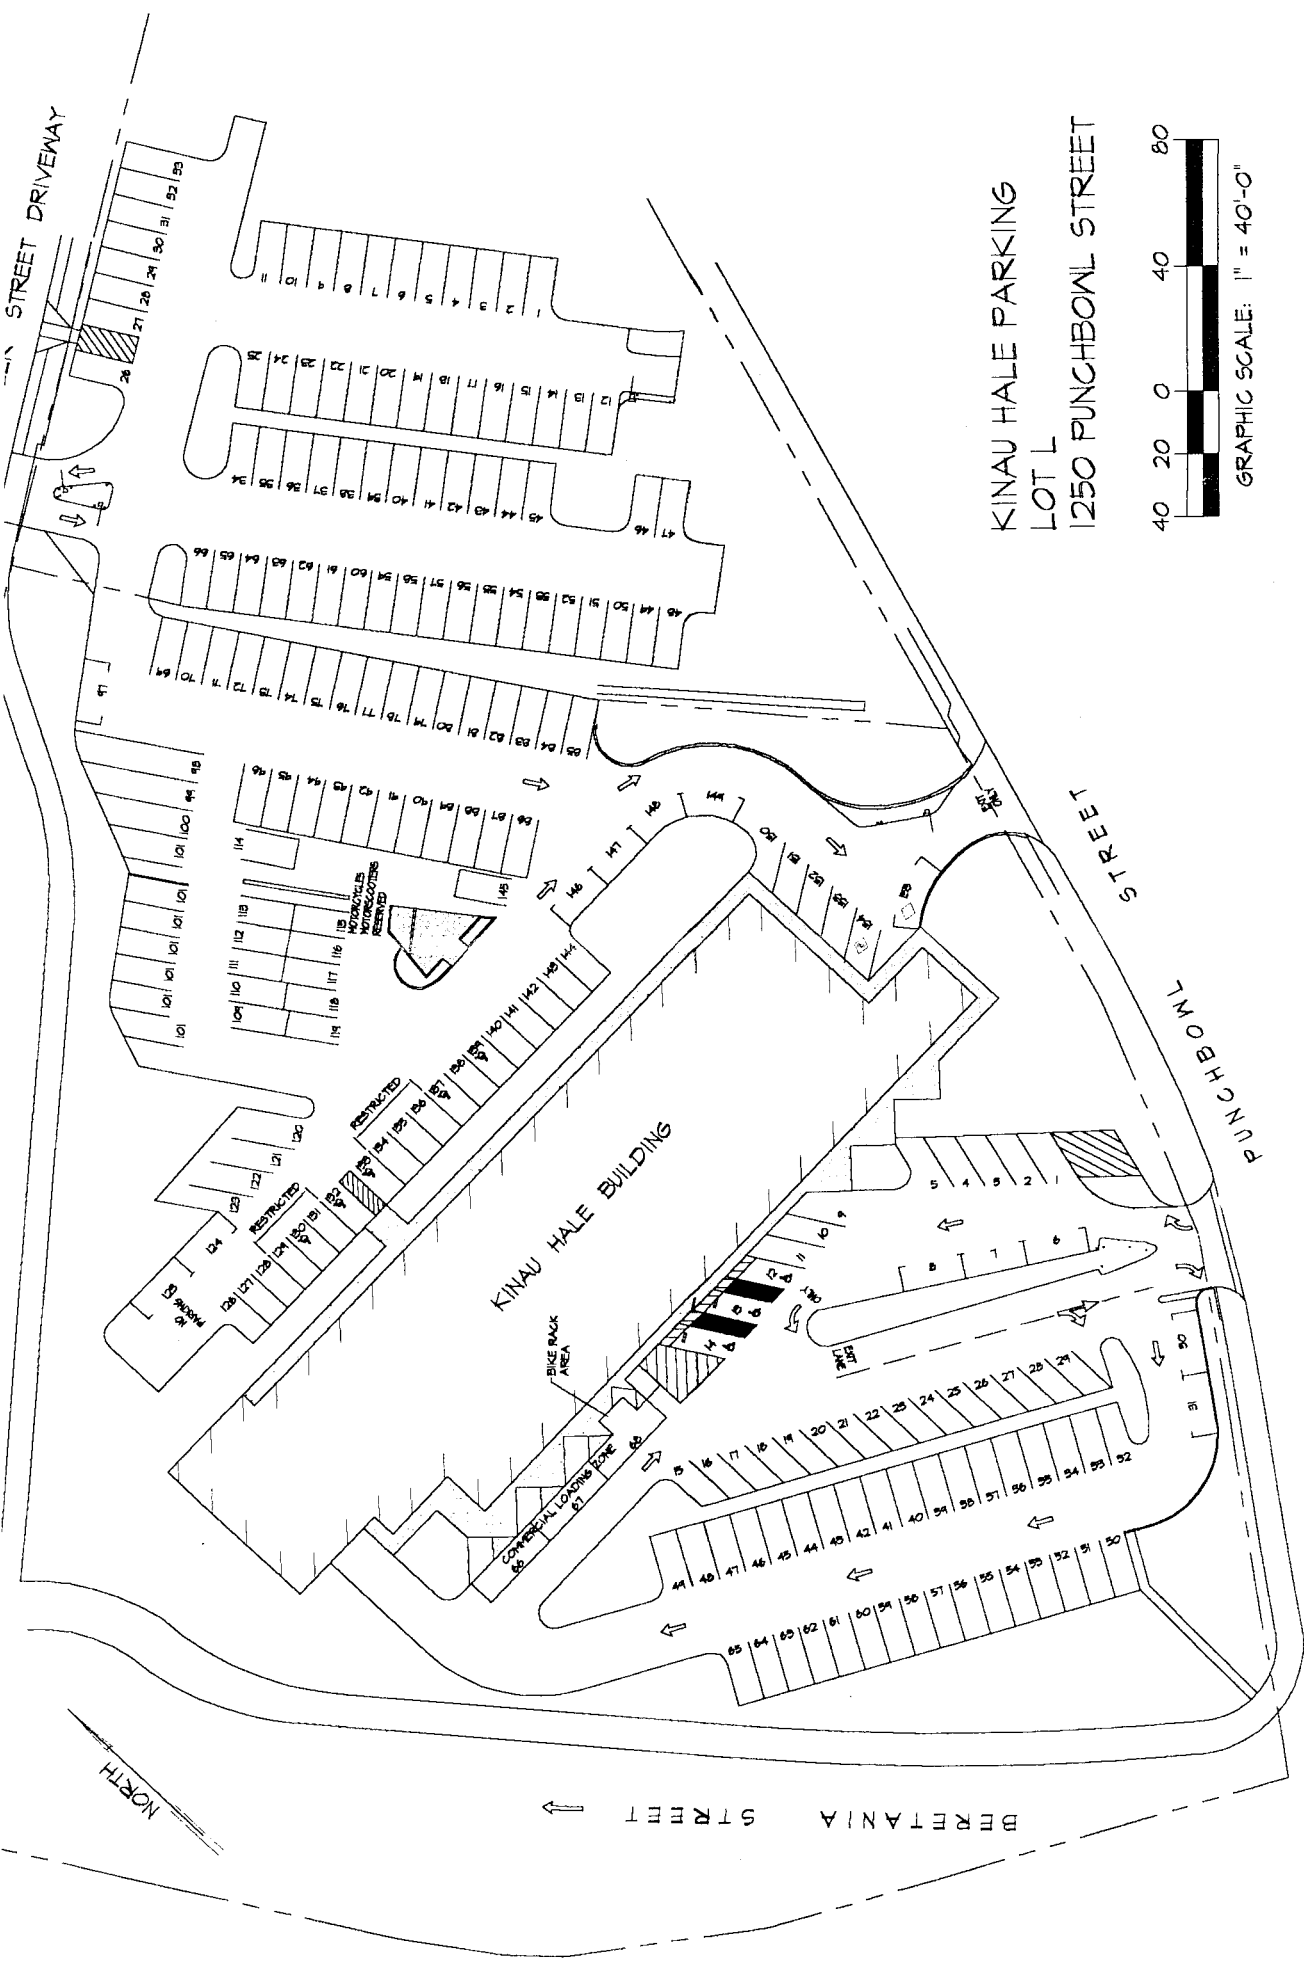

STREET DRIVEWAY

KINAU HALE PARKING  
 LOT L  
 1250 PUNCHBOWL STREET

GRAPHIC SCALE: 1" = 40'-0"

BERETANIA STREET  
ONE WAY

LAUHALA STREET

KALANIMOKU  
BUILDING

LOT 6  
1151 PUNCHBOWL STREET

PUNCHBOWL STREET

IOLANI PALACE

KING STREET

IOLANI PALACE PARKING - LOT F

NOT TO SCALE

RICHARDS STREET

BAND STAND

STATE CLOSED