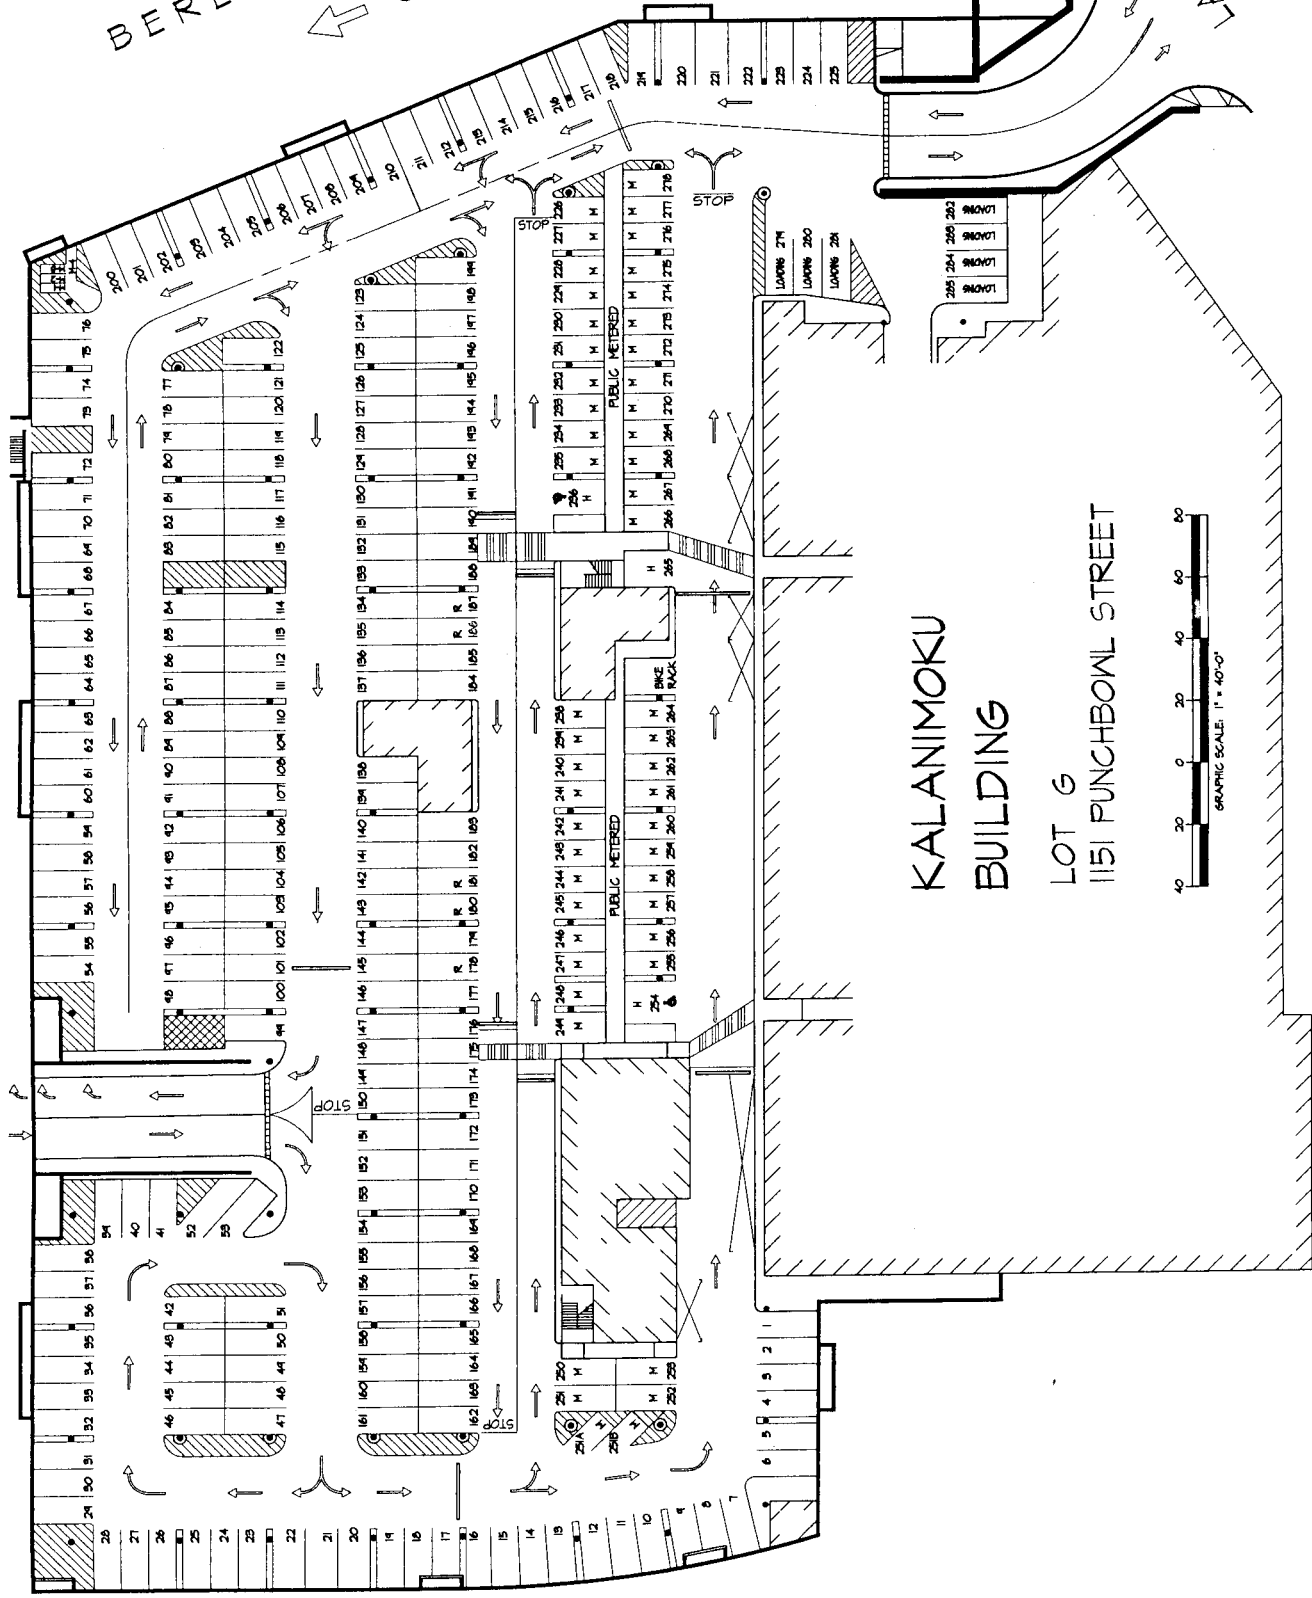

STREET DRIVEWAY

KINAU HALE PARKING  
 LOT L  
 1250 PUNCHBOWL STREET

GRAPHIC SCALE: 1" = 40'-0"

BERETANIA STREET  
ONE WAY

LAUHALA STREET

KALANIMOKU  
BUILDING

LOT 6  
1151 PUNCHBOWL STREET

PUNCHBOWL STREET

IOLANI PALACE

KING STREET

IOLANI PALACE PARKING - LOT F

NOT TO SCALE

RICHARDS STREET

BAND STAND

STATE CLOSED